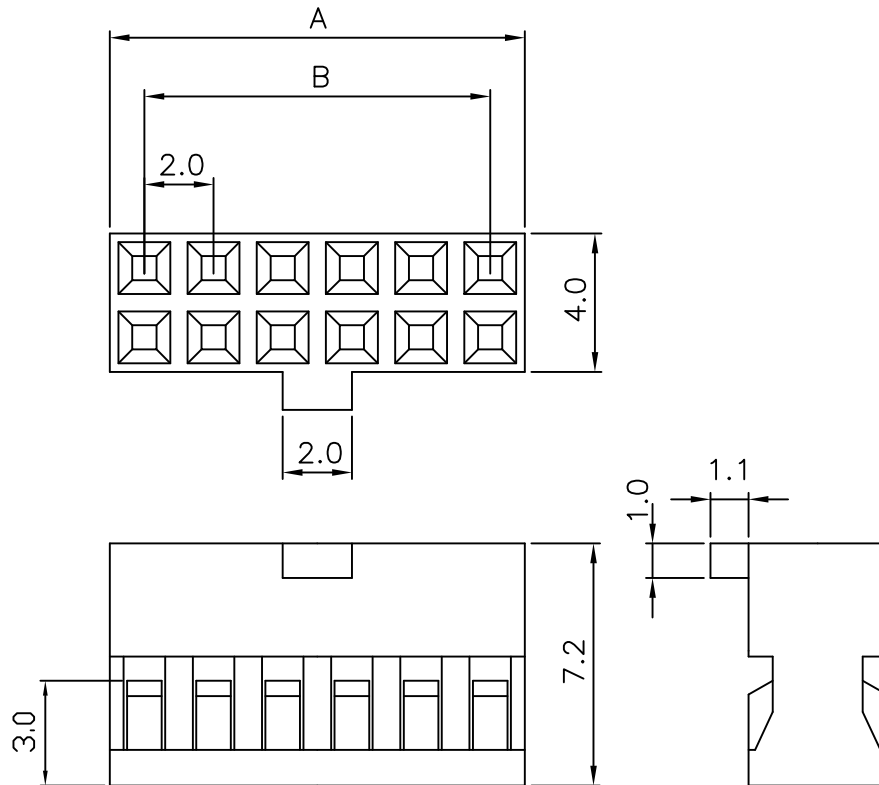

# 2032H (Polarized) .079" (2.0mm) CRIMP HOUSING

Features:

unit:mm

- \* MAT'L: NYLON 66 UL94V-2
- \* MATES WITH 2014 SERIES TERMINAL

PART NO.	A	B	PART NO.	A	B
2032H-2x2	4.0	2.0	2032H-2x14	28.0	26.0
2032H-2x3	6.0	4.0	2032H-2x15	30.0	28.0
2032H-2x4	8.0	6.0	2032H-2x16	32.0	30.0
2032H-2x5	10.0	8.0	2032H-2x17	34.0	32.0
2032H-2x6	12.0	10.0	2032H-2x18	36.0	34.0
2032H-2x7	14.0	12.0	2032H-2x19	38.0	36.0
2032H-2x8	16.0	14.0	2032H-2x20	40.0	38.0
2032H-2x9	18.0	16.0	2032H-2x21	42.0	40.0
2032H-2x10	20.0	18.0	2032H-2x22	44.0	42.0
2032H-2x11	22.0	20.0	2032H-2x23	46.0	44.0
2032H-2x12	24.0	22.0	2032H-2x24	48.0	46.0
2032H-2x13	26.0	24.0	2032H-2x25	50.0	48.0