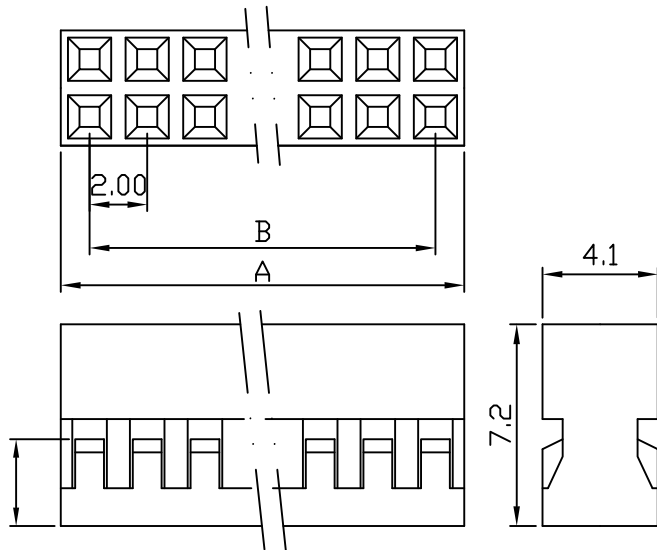

2032H .079" (2.0mm) PITCH CRIMP HOUSING

unit:mm

Features:

- * MAT'L: NYLON 66 UL94V-2
- * MATES WITH 2014 SERIES TERMINAL

PART NO.	A	B	PART NO.	A	B	PART NO.	A	B
2032H-2x2	4.0	2.0	2032H-2x16	32.0	30.0	2032H-2x30	60.0	58.0
2032H-2x3	6.0	4.0	2032H-2x17	34.0	32.0	2032H-2x31	62.0	60.0
2032H-2x4	8.0	6.0	2032H-2x18	36.0	34.0	2032H-2x32	64.0	62.0
2032H-2x5	10.0	8.0	2032H-2x19	38.0	36.0	2032H-2x33	66.0	64.0
2032H-2x6	12.0	10.0	2032H-2x20	40.0	38.0	2032H-2x34	68.0	66.0
2032H-2x7	14.0	12.0	2032H-2x21	42.0	40.0	2032H-2x35	70.0	68.0
2032H-2x8	16.0	14.0	2032H-2x22	44.0	42.0	2032H-2x36	72.0	70.0
2032H-2x9	18.0	16.0	2032H-2x23	46.0	44.0	2032H-2x37	74.0	72.0
2032H-2x10	20.0	18.0	2032H-2x24	48.0	46.0	2032H-2x38	76.0	74.0
2032H-2x11	22.0	20.0	2032H-2x25	50.0	48.0	2032H-2x39	78.0	76.0
2032H-2x12	24.0	22.0	2032H-2x26	52.0	50.0	2032H-2x40	80.0	78.0
2032H-2x13	26.0	24.0	2032H-2x27	54.0	52.0			
2032H-2x14	28.0	26.0	2032H-2x28	56.0	54.0			
2032H-2x15	30.0	28.0	2032H-2x29	58.0	56.0			