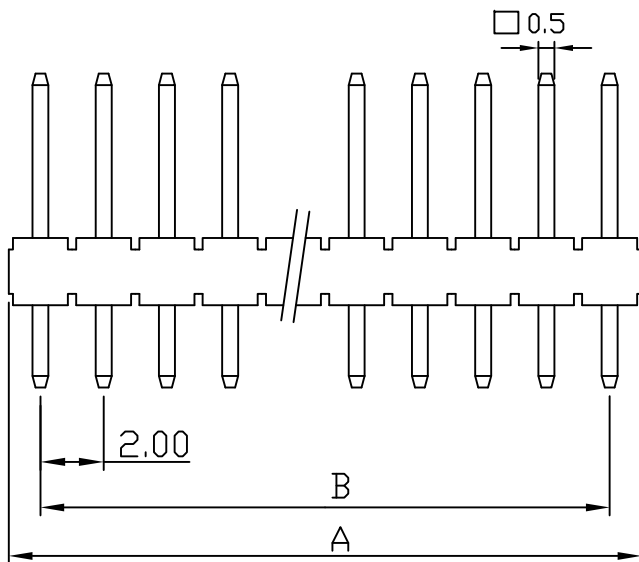

# 2002PS SERIES .079" (2.0mm) PITCH Headers—Straight

unit:mm

## Features:

- \* MAT'L: BODY: PBT UL 94V-0  
PINS: BRASS GOLD PLATED
- \* MATES WITH: 2014 SERIES TERMINAL
- \* ACCEPT WITH: 2032H SERIES HOUSING

| PART NO.    | DIM"A" | DIM"B" | PART NO.    | DIM"A" | DIM"B" |
|-------------|--------|--------|-------------|--------|--------|
| 2002PS-2X2  | 4.00   | 2.00   | 2002PS-2X22 | 44.00  | 42.00  |
| 2002PS-2X3  | 6.00   | 4.00   | 2002PS-2X23 | 46.00  | 44.00  |
| 2002PS-2X4  | 8.00   | 6.00   | 2002PS-2X24 | 48.00  | 46.00  |
| 2002PS-2X5  | 10.00  | 8.00   | 2002PS-2X25 | 50.00  | 48.00  |
| 2002PS-2X6  | 12.00  | 10.00  | 2002PS-2X26 | 52.00  | 50.00  |
| 2002PS-2X7  | 14.00  | 12.00  | 2002PS-2X27 | 54.00  | 52.00  |
| 2002PS-2X8  | 16.00  | 14.00  | 2002PS-2X28 | 56.00  | 54.00  |
| 2002PS-2X9  | 18.00  | 16.00  | 2002PS-2X29 | 58.00  | 56.00  |
| 2002PS-2X10 | 20.00  | 18.00  | 2002PS-2X30 | 60.00  | 58.00  |
| 2002PS-2X11 | 22.00  | 20.00  | 2002PS-2X31 | 62.00  | 60.00  |
| 2002PS-2X12 | 24.00  | 22.00  | 2002PS-2X32 | 64.00  | 62.00  |
| 2002PS-2X13 | 26.00  | 24.00  | 2002PS-2X33 | 66.00  | 64.00  |
| 2002PS-2X14 | 28.00  | 26.00  | 2002PS-2X34 | 68.00  | 66.00  |
| 2002PS-2X15 | 30.00  | 28.00  | 2002PS-2X35 | 70.00  | 68.00  |
| 2002PS-2X16 | 32.00  | 30.00  | 2002PS-2X36 | 72.00  | 70.00  |
| 2002PS-2X17 | 34.00  | 32.00  | 2002PS-2X37 | 74.00  | 72.00  |
| 2002PS-2X18 | 36.00  | 34.00  | 2002PS-2X38 | 76.00  | 74.00  |
| 2002PS-2X19 | 38.00  | 36.00  | 2002PS-2X39 | 78.00  | 76.00  |
| 2002PS-2X20 | 40.00  | 38.00  | 2002PS-2X40 | 80.00  | 78.00  |