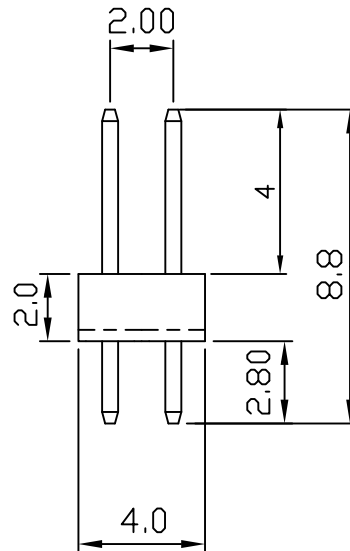

# 2002PS SERIES .079" (2.0mm) PITCH Headers—Straight

unit:mm

## Features:

- \* MAT'L: BODY: PBT UL 94V-0  
PINS: BRASS GOLD PLATED
- \* MATES WITH: 2014 SERIES TERMINAL
- \* ACCEPT WITH: 2032H SERIES HOUSING

| PART NO.    | DIM"A" | DIM"B" | PART NO.    | DIM"A" | DIM"B" |
|-------------|--------|--------|-------------|--------|--------|
| 2002PS-2X2  | 4.00   | 2.00   | 2002PS-2X22 | 44.00  | 42.00  |
| 2002PS-2X3  | 6.00   | 4.00   | 2002PS-2X23 | 46.00  | 44.00  |
| 2002PS-2X4  | 8.00   | 6.00   | 2002PS-2X24 | 48.00  | 46.00  |
| 2002PS-2X5  | 10.00  | 8.00   | 2002PS-2X25 | 50.00  | 48.00  |
| 2002PS-2X6  | 12.00  | 10.00  | 2002PS-2X26 | 52.00  | 50.00  |
| 2002PS-2X7  | 14.00  | 12.00  | 2002PS-2X27 | 54.00  | 52.00  |
| 2002PS-2X8  | 16.00  | 14.00  | 2002PS-2X28 | 56.00  | 54.00  |
| 2002PS-2X9  | 18.00  | 16.00  | 2002PS-2X29 | 58.00  | 56.00  |
| 2002PS-2X10 | 20.00  | 18.00  | 2002PS-2X30 | 60.00  | 58.00  |
| 2002PS-2X11 | 22.00  | 20.00  | 2002PS-2X31 | 62.00  | 60.00  |
| 2002PS-2X12 | 24.00  | 22.00  | 2002PS-2X32 | 64.00  | 62.00  |
| 2002PS-2X13 | 26.00  | 24.00  | 2002PS-2X33 | 66.00  | 64.00  |
| 2002PS-2X14 | 28.00  | 26.00  | 2002PS-2X34 | 68.00  | 66.00  |
| 2002PS-2X15 | 30.00  | 28.00  | 2002PS-2X35 | 70.00  | 68.00  |
| 2002PS-2X16 | 32.00  | 30.00  | 2002PS-2X36 | 72.00  | 70.00  |
| 2002PS-2X17 | 34.00  | 32.00  | 2002PS-2X37 | 74.00  | 72.00  |
| 2002PS-2X18 | 36.00  | 34.00  | 2002PS-2X38 | 76.00  | 74.00  |
| 2002PS-2X19 | 38.00  | 36.00  | 2002PS-2X39 | 78.00  | 76.00  |
| 2002PS-2X20 | 40.00  | 38.00  | 2002PS-2X40 | 80.00  | 78.00  |